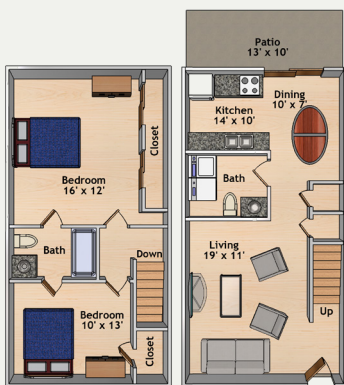

Palmetto creek TOWNHOMES

The Edisto 2 BEDROOM 1,085 SQ FT*

MONTHLY RENT
\$ _____
APPLICATION FEE
\$ _____
DEPOSIT
\$ _____

*MEASUREMENTS
ARE APPROXIMATE*

All Homes Feature

- Newly renovated
- Enclosed private patios
- Full size washer/dryer connections
- Upgraded kitchens
- Icemakers
- Spacious and inviting layouts