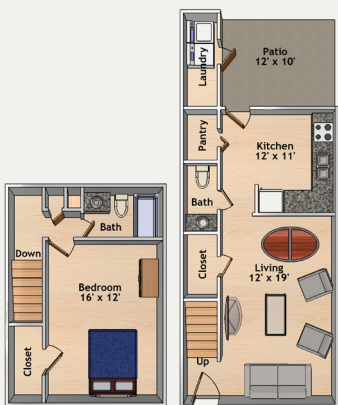

Palmetto creek TOWNHOMES

The Folly 1 BEDROOM 933 SQ FT*

MONTHLY RENT
\$ _____

APPLICATION FEE
\$ _____

DEPOSIT
\$ _____

*MEASUREMENTS
ARE APPROXIMATE*

All Homes Feature

- Newly renovated
- Enclosed private patios
- Full size washer/dryer connections
- Upgraded kitchens
- Icemakers
- Spacious and inviting layouts